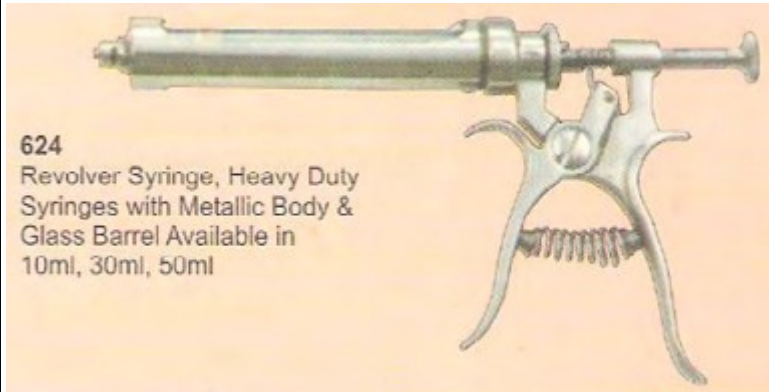

621  
Tooth Forceps

621 TOOTH FORECPS

622  
Syringe with Plastic Handle

622 SYRING WITH PLASTIC HANLDE

623  
Revolver Syringe, Heavy Duty  
Syringes with Metallic Body &  
Glass Barrel Available in  
10ml, 30ml, 50ml

623 REVOLVER SYRINGE, HEAVY DUTY SYRINGES WITH METALLIC BODY&GLASS MARREL AVAILABLE IN 10ml,30ml,50ml

624  
Revolver Syringe, Heavy Duty  
Syringes with Metallic Body &  
Glass Barrel Available in  
10ml, 30ml, 50ml