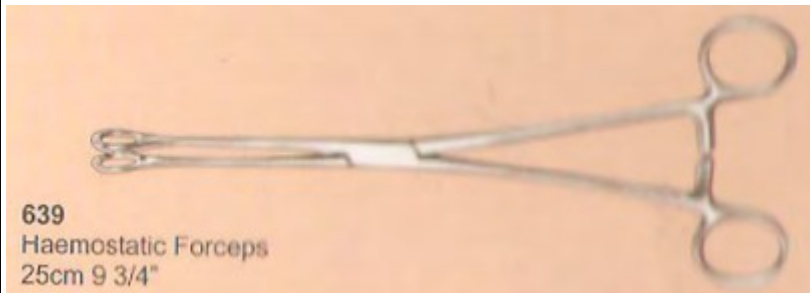

NAIL PROFILER (with grip) 14.5cm STAINLESS STEEL

OPERATING SCISSORS 16.5cm 6 1/2"

ENTEROTOMY SCISSORS 21.5cm 8 1/2"

MOON SCISSOR 7"

MATHIEU NEEDLE HOLDER TUNGSTENE JAWS

**636**  
Olsen Hegar Needle  
Holder Tungstene Jaws

636 OLSEN HEGAR NEEDLE HOLDER TUNGSTENE JAWS

**637**  
Troeltsch (Wilde)  
Ear Forceps  
10.5cm 4 1/8"

637 TROELTSCH(Wilde) EAR FORCEPS 10.5cm 4 1/8"

**638**  
Young Tongue Forceps  
with Rubber Pads

638 YOUNG TONGUE FORCEPS WITH RUBBER PADS

**639**  
Haemostatic Forceps  
25cm 9 3/4"

639 HAEMOSTATIC FORCEPS 25cm 9 3/4"

Haemostatic Forceps  
Pean  
**640** 14.5cm 5 3/4"  
**641** 16cm 6 1/4"

640 HAEMOSTATIC FORCEPS PEAN 14.5cm 5 3/4"

Haemostatic Forceps  
Pean  
640 14.5cm 5 3/4"  
641 16cm 6 1/4"