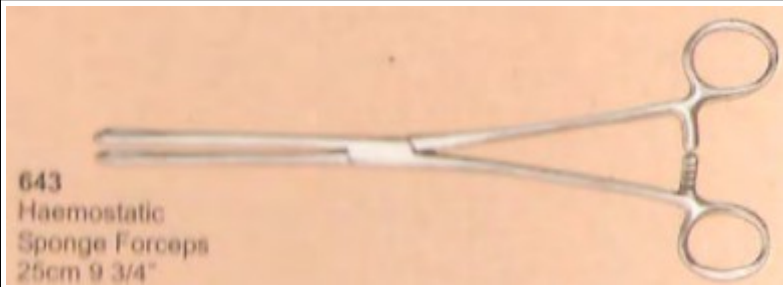

**639**  
Haemostatic Forceps  
25cm 9 3/4"

639 HAEMOSTATIC FORCEPS 25cm 9 3/4"

Haemostatic Forceps  
Pean  
**640** 14.5cm 5 3/4"  
**641** 16cm 6 1/4"

640 HAEMOSTATIC FORCEPS PEAN 14.5cm 5 3/4"

Haemostatic Forceps  
Pean  
640 14.5cm 5 3/4"  
641 16cm 6 1/4"

641 HAEMOSTATIC FORCEPS PEAN 16cm 6 1/4"

642  
Haemostatic Forceps  
14cm (T-Shaped)

642 HAEMOSTATIC FORCEPS 14cm

643  
Haemostatic  
Sponge Forceps  
25cm 9 3/4"

643 HAEMOSTATIC SPONGE FORCEPS 25cm 9 3/4"