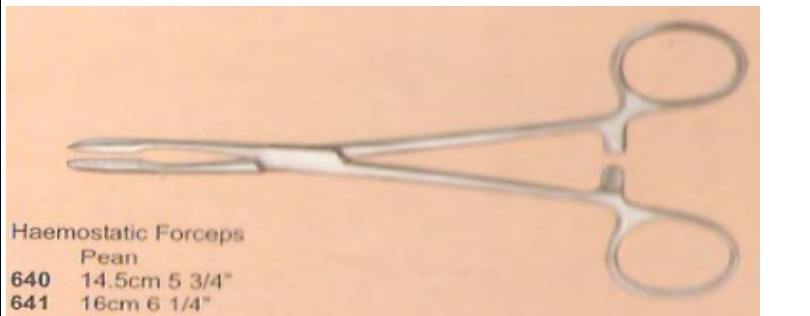

NAIL PROFILER (with grip) 14.5cm STAINLESS STEEL

OPERATING SCISSORS 16.5cm 6 1/2"

ENTEROTOMY SCISSORS 21.5cm 8 1/2"

MOON SCISSOR 7"

MATHIEU NEEDLE HOLDER TUNGSTENE JAWS

**636**  
Olsen Hegar Needle  
Holder Tungstene Jaws

636 OLSEN HEGAR NEEDLE HOLDER TUNGSTENE JAWS

**637**  
Troeltsch (Wilde)  
Ear Forceps  
10.5cm 4 1/8"

637 TROELTSCH(Wilde) EAR FORCEPS 10.5cm 4 1/8"

**638**  
Young Tongue Forceps  
with Rubber Pads

638 YOUNG TONGUE FORCEPS WITH RUBBER PADS

**639**  
Haemostatic Forceps  
25cm 9 3/4"

639 HAEMOSTATIC FORCEPS 25cm 9 3/4"

Haemostatic Forceps  
Pean  
**640** 14.5cm 5 3/4"  
**641** 16cm 6 1/4"

640 HAEMOSTATIC FORCEPS PEAN 14.5cm 5 3/4"

Haemostatic Forceps  
Pean  
640 14.5cm 5 3/4"  
641 16cm 6 1/4"