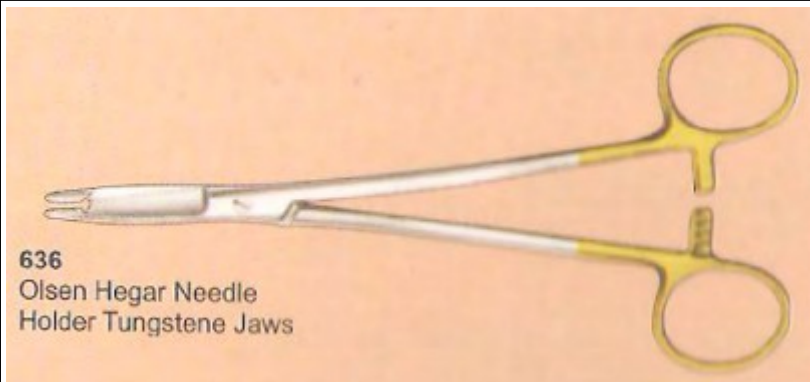

624 REVOLVER SYRINGE, HEAVY DUTY SYRINGES WITH METALLIC BODY&GLASS MARREL AVAILABLE IN 10ml,30ml,50ml

625  
Syringe

625 SYRINGE

<p>626</p>	 <p><b>626</b> Professional Toe Nail Nipper 16cm Compound Action, Stainless Steel (Satin finish)</p>	<p>PROFESSIONAL TOE NAIL NIPPER 16cm COMPOUND ACTION STAINLESS STEEL</p>
<p>627</p>	 <p><b>627</b> Professional Toe Nail Nipper 16cm Compound Action, Stainless Steel (Satin finish)</p>	<p>PROFESSIONAL TOE NAIL NIPPER 16cm COMPOUND ACTION , STAINLESS STEEL</p>
<p>628</p>	 <p><b>628</b> Toe Nail Nipper 14cm Box Joint, Double Spring Stainless Steel (Satin finish)</p>	<p>TOE NAIL NIPPER 14cm BOX JOINT DOUBLE SPRING STAINLESS STEEL</p>
<p>629</p>	 <p><b>629</b> Professional Toe Nail Nipper 16cm Double Action, Stainless Steel (Satin finish)</p>	<p>PROFESSIONAL TOE NAIL NIPPER 16cm DOUNLE ACTION STAINLESS STELL</p>
<p>630</p>	 <p><b>630</b> Nail Profiler (with grip) 14.5cm Stainless Steel (Powder coated)</p>	<p>NAIL PROFILER (with grip) 14.5cm STAINLESS STEEL</p>

<p>631</p>	 <p>631 Nail Profiler (with grip) 14.5cm, Stainless Steel (Powder coated)</p>
<p>632</p>	 <p>632 Operating Scissors 16.5cm 6 1/2"</p>
<p>633</p>	 <p>633 Enterotomy Scissors 21.5cm 8 1/2"</p>
<p>634</p>	 <p>634 Moon Scissor 7"</p>
<p>635</p>	 <p>635 Mathieu Needle Holder Tungstene Jaws</p>

NAIL PROFILER (with grip) 14.5cm STAINLESS STEEL

OPERATING SCISSORS 16.5cm 6 1/2"

ENTEROTOMY SCISSORS 21.5cm 8 1/2"

MOON SCISSOR 7"

MATHIEU NEEDLE HOLDER TUNGSTENE JAWS

**636**  
Olsen Hegar Needle  
Holder Tungstene Jaws