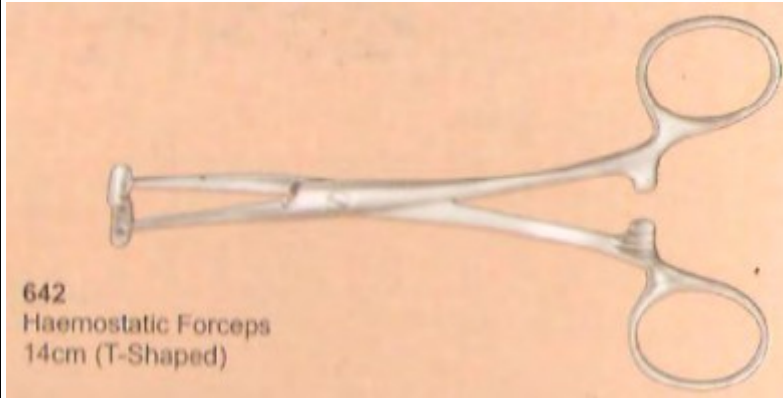

NAIL PROFILER (with grip) 14.5cm STAINLESS STEEL

OPERATING SCISSORS 16.5cm 6 1/2"

ENTEROTOMY SCISSORS 21.5cm 8 1/2"

MOON SCISSOR 7"

MATHIEU NEEDLE HOLDER TUNGSTENE JAWS

**636**  
Olsen Hegar Needle  
Holder Tungstene Jaws

636 OLSEN HEGAR NEEDLE HOLDER TUNGSTENE JAWS

**637**  
Troeltsch (Wilde)  
Ear Forceps  
10.5cm 4 1/8"

637 TROELTSCH(Wilde) EAR FORCEPS 10.5cm 4 1/8"

**638**  
Young Tongue Forceps  
with Rubber Pads

638 YOUNG TONGUE FORCEPS WITH RUBBER PADS

**639**  
Haemostatic Forceps  
25cm 9 3/4"

639 HAEMOSTATIC FORCEPS 25cm 9 3/4"

Haemostatic Forceps  
Pean  
**640** 14.5cm 5 3/4"  
**641** 16cm 6 1/4"

640 HAEMOSTATIC FORCEPS PEAN 14.5cm 5 3/4"

Haemostatic Forceps  
Pean  
640 14.5cm 5 3/4"  
641 16cm 6 1/4"

641 HAEMOSTATIC FORCEPS PEAN 16cm 6 1/4"

642  
Haemostatic Forceps  
14cm (T-Shaped)

642 HAEMOSTATIC FORCEPS 14cm

643  
Haemostatic  
Sponge Forceps  
25cm 9 3/4"

643 HAEMOSTATIC SPONGE FORCEPS 25cm 9 3/4"