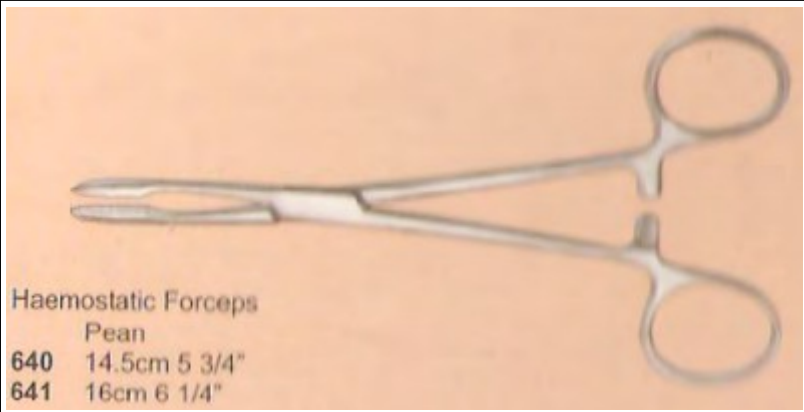

NAIL PROFILER (with grip) 14.5cm STAINLESS STEEL

OPERATING SCISSORS 16.5cm 6 1/2"

ENTEROTOMY SCISSORS 21.5cm 8 1/2"

MOON SCISSOR 7"

MATHIEU NEEDLE HOLDER TUNGSTENE JAWS

**636**  
Olsen Hegar Needle  
Holder Tungstene Jaws

636 OLSEN HEGAR NEEDLE HOLDER TUNGSTENE JAWS

**637**  
Troeltsch (Wilde)  
Ear Forceps  
10.5cm 4 1/8"

637 TROELTSCH(Wilde) EAR FORCEPS 10.5cm 4 1/8"

**638**  
Young Tongue Forceps  
with Rubber Pads

638 YOUNG TONGUE FORCEPS WITH RUBBER PADS

**639**  
Haemostatic Forceps  
25cm 9 3/4"

639 HAEMOSTATIC FORCEPS 25cm 9 3/4"

Haemostatic Forceps  
Pean  
**640** 14.5cm 5 3/4"  
**641** 16cm 6 1/4"

640 HAEMOSTATIC FORCEPS PEAN 14.5cm 5 3/4"

Haemostatic Forceps  
Pean  
640 14.5cm 5 3/4"  
641 16cm 6 1/4"