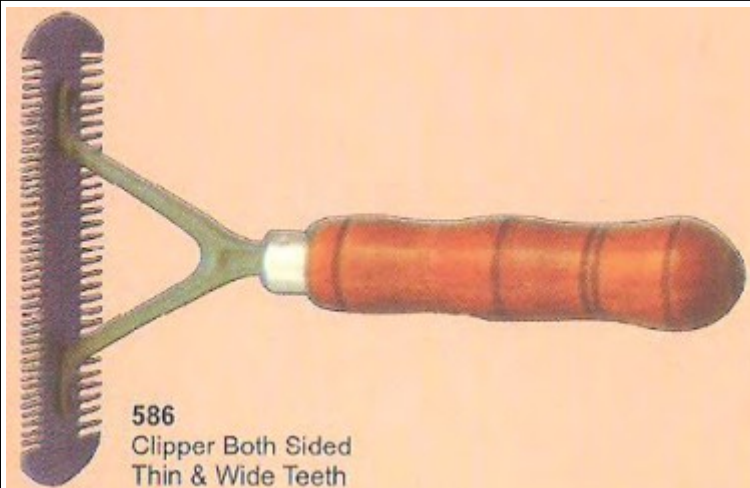

586
Clipper Both Sided
Thin & Wide Teeth

586 CLIPPER BOTH SIDED THIN&WIDE TEETH