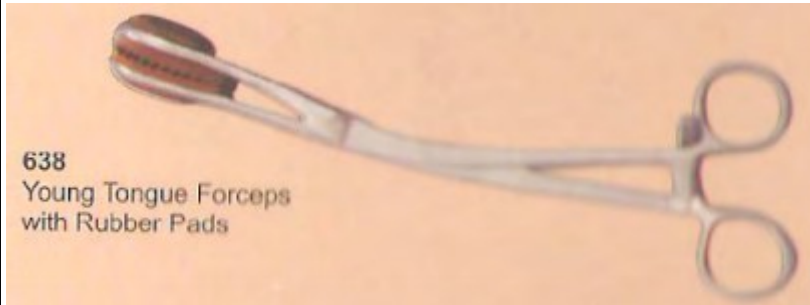

<p>631</p>	 <p>631 Nail Profiler (with grip) 14.5cm, Stainless Steel (Powder coated)</p>
<p>632</p>	 <p>632 Operating Scissors 16.5cm 6 1/2"</p>
<p>633</p>	 <p>633 Enterotomy Scissors 21.5cm 8 1/2"</p>
<p>634</p>	 <p>634 Moon Scissor 7"</p>
<p>635</p>	 <p>635 Mathieu Needle Holder Tungstene Jaws</p>

NAIL PROFILER (with grip) 14.5cm STAINLESS STEEL

OPERATING SCISSORS 16.5cm 6 1/2"

ENTEROTOMY SCISSORS 21.5cm 8 1/2"

MOON SCISSOR 7"

MATHIEU NEEDLE HOLDER TUNGSTENE JAWS

**636**  
Olsen Hegar Needle  
Holder Tungstene Jaws

636 OLSEN HEGAR NEEDLE HOLDER TUNGSTENE JAWS

**637**  
Troeltsch (Wilde)  
Ear Forceps  
10.5cm 4 1/8"

637 TROELTSCH(Wilde) EAR FORCEPS 10.5cm 4 1/8"

**638**  
Young Tongue Forceps  
with Rubber Pads

638 YOUNG TONGUE FORCEPS WITH RUBBER PADS