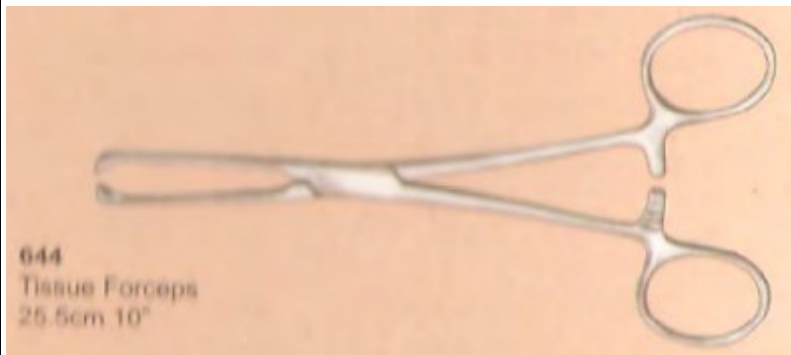

**639**  
Haemostatic Forceps  
25cm 9 3/4"

639 HAEMOSTATIC FORCEPS 25cm 9 3/4"

Haemostatic Forceps  
Pean  
**640** 14.5cm 5 3/4"  
**641** 16cm 6 1/4"

640 HAEMOSTATIC FORCEPS PEAN 14.5cm 5 3/4"

Haemostatic Forceps  
Pean  
640 14.5cm 5 3/4"  
641 16cm 6 1/4"

641 HAEMOSTATIC FORCEPS PEAN 16cm 6 1/4"

642  
Haemostatic Forceps  
14cm (T-Shaped)

642 HAEMOSTATIC FORCEPS 14cm

643  
Haemostatic  
Sponge Forceps  
25cm 9 3/4"

643 HAEMOSTATIC SPONGE FORCEPS 25cm 9 3/4"

644  
Tissue Forceps  
25.5cm 10"

644 TISSUE FORCEPS 25.5cm 10"

645 BABCOCK HAEMOSTATIC FORCEPS 20.5cm 8"

646 MEASURING JAG

646 MEASURING JAG

646 MEASURING JAG